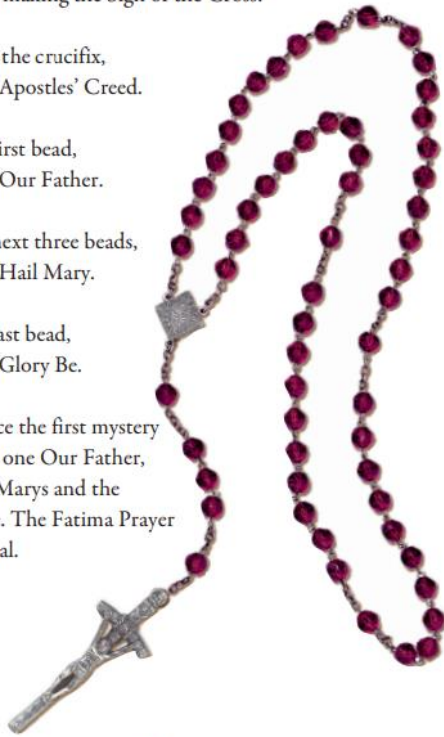

Pray often ... pray the Rosary!

How to Pray the Rosary

- 1) Begin by making the Sign of the Cross.
- 2) Holding the crucifix, pray the Apostles' Creed.
- 3) On the first bead, pray the Our Father.
- 4) On the next three beads, pray the Hail Mary.
- 5) On the last bead, pray the Glory Be.
- 6) Announce the first mystery and pray one Our Father, 10 Hail Marys and the Glory Be. The Fatima Prayer is optional.
- 7) Repeat until the five decades are prayed.
- 8) Pray the Hail, Holy Queen.
- 9) Finish by making the Sign of the Cross.